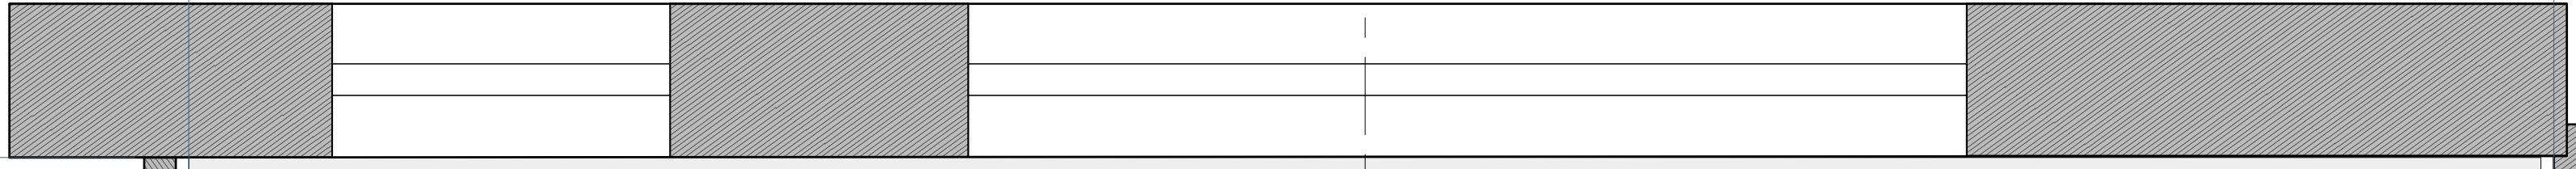

1

2

3

A

A

B

B

Mabou Mines Theater		
122 CC NYC		
<b>Ground Plan</b>		
Drawn by: Andy Swyers	Page Size:	Scale: <b>1/2"</b> 1/2" = 1'-0" <small>unless otherwise noted</small>
Date: 02/05/2018	<div style="border: 1px solid black; border-radius: 50%; width: 30px; height: 30px; display: flex; align-items: center; justify-content: center;"> <span style="font-size: 24px; font-weight: bold;">A</span> <span style="border: 1px solid black; border-radius: 50%; width: 15px; height: 15px; display: flex; align-items: center; justify-content: center; margin-left: 5px;">1</span> </div>	