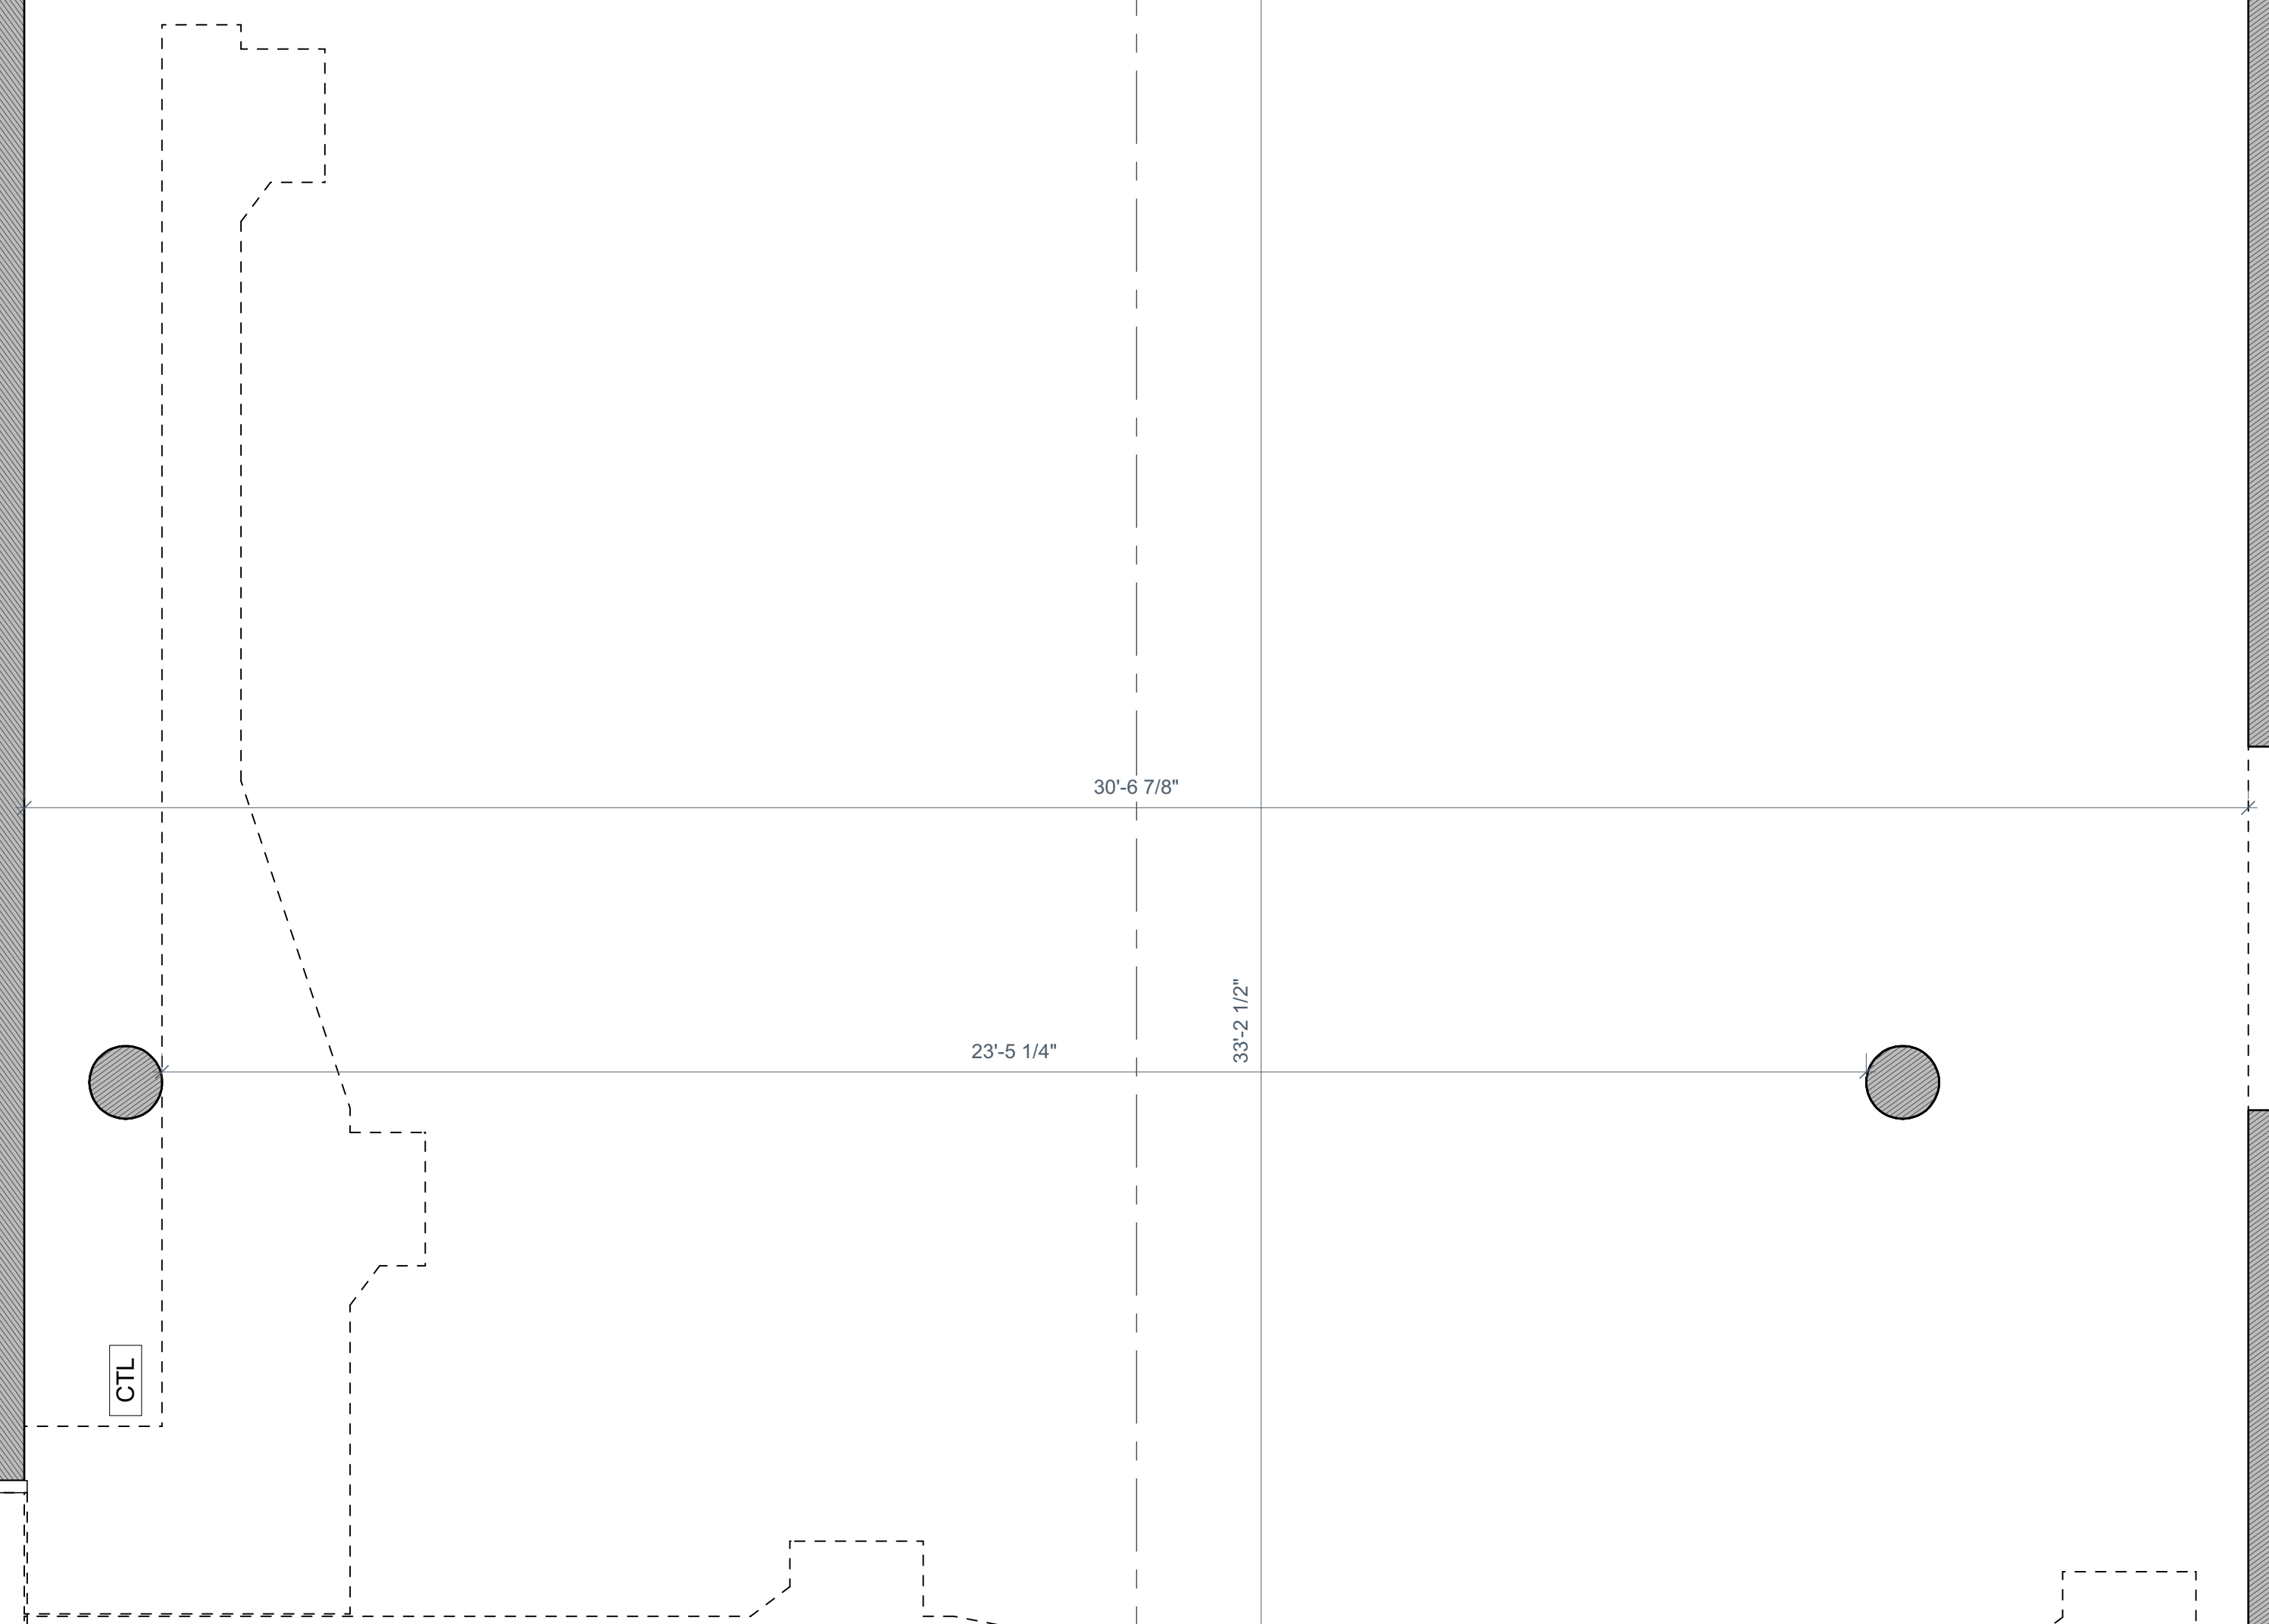

1

2

3

A

A

B

B

Mabou Mines Theater		
122 CC NYC		
<b>Ground Plan</b>		
Drawn by: Andy Swyers	Page Size:	Scale: <b>1/2"</b> 1/2" = 1'-0" <small>unless otherwise noted</small>
Date: 02/05/2018	<div style="border: 1px solid black; border-radius: 50%; width: 30px; height: 30px; display: flex; align-items: center; justify-content: center;"> <span style="font-size: 24px; font-weight: bold;">A</span> <span style="border: 1px solid black; border-radius: 50%; width: 15px; height: 15px; display: flex; align-items: center; justify-content: center; margin-left: 5px;">1</span> </div>	

1

2

3