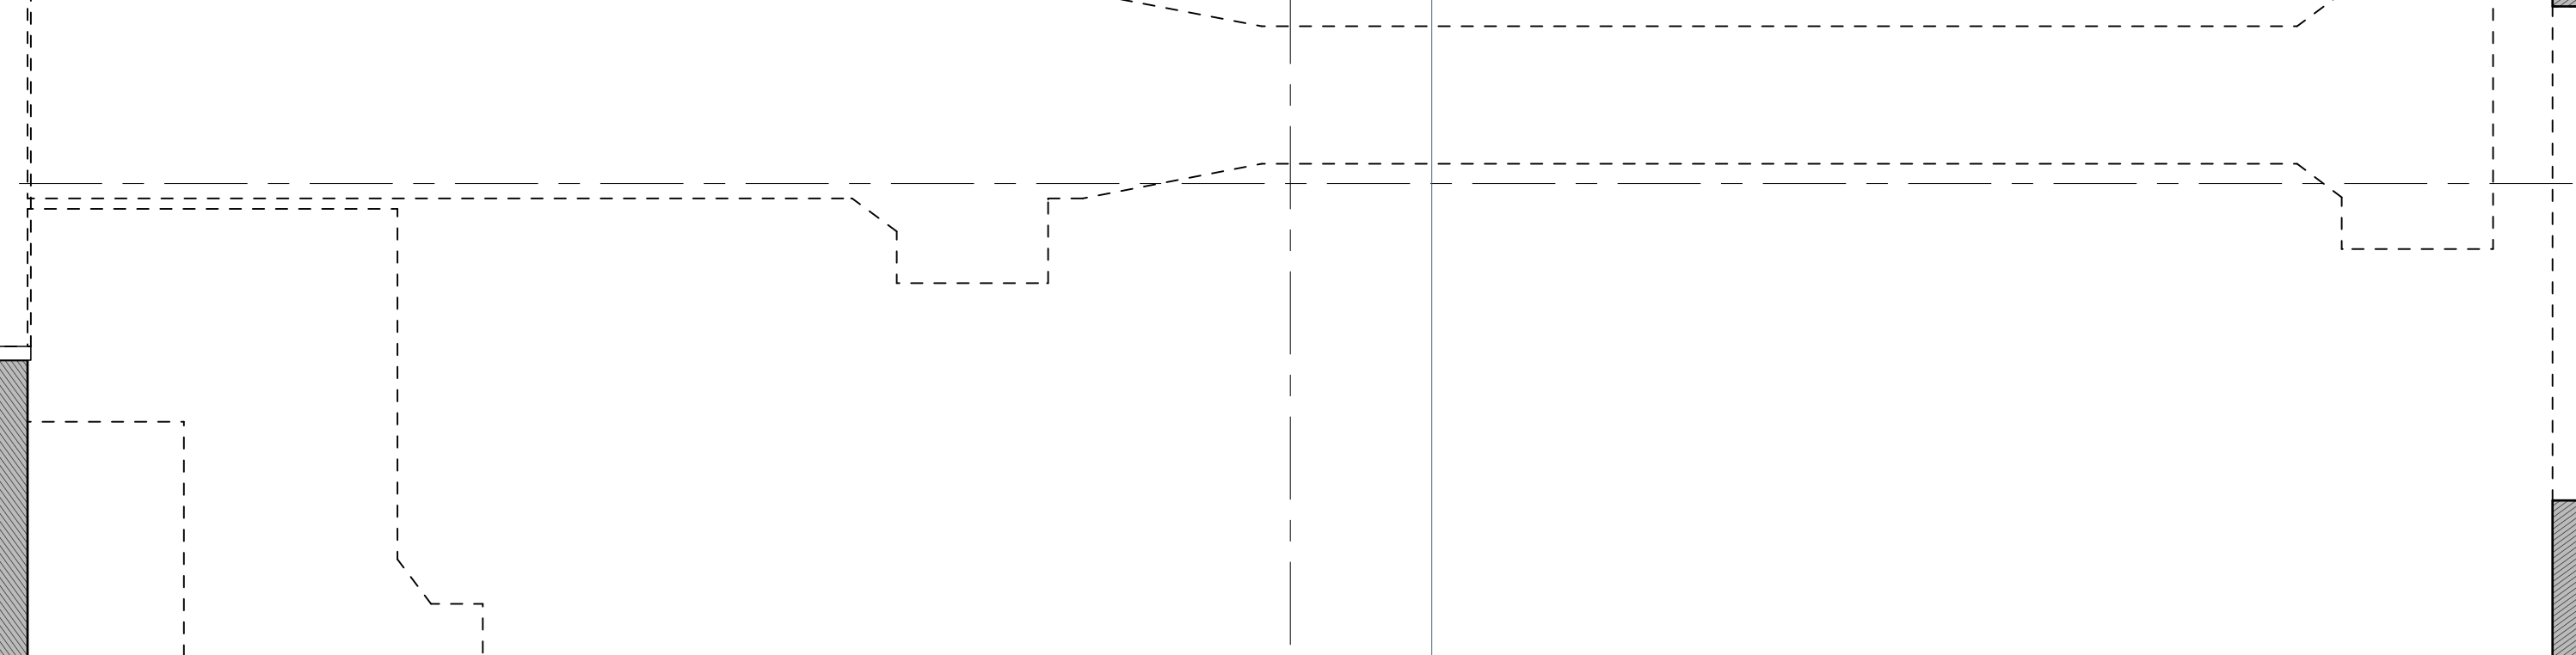

1

2

3

A

A

B

B

Mabou Mines Theater		
122 CC NYC		
<b>Ground Plan</b>		
Drawn by: Andy Swyers	Page Size:	Scale: <b>1/2"</b> 1/2" = 1'-0" <small>unless otherwise noted</small>
Date: 02/05/2018	<div style="border: 1px solid black; border-radius: 50%; width: 30px; height: 30px; display: flex; align-items: center; justify-content: center;"> <span style="font-size: 24px; font-weight: bold;">A</span> <span style="border: 1px solid black; border-radius: 50%; width: 15px; height: 15px; display: flex; align-items: center; justify-content: center; margin-left: 5px;">1</span> </div>	