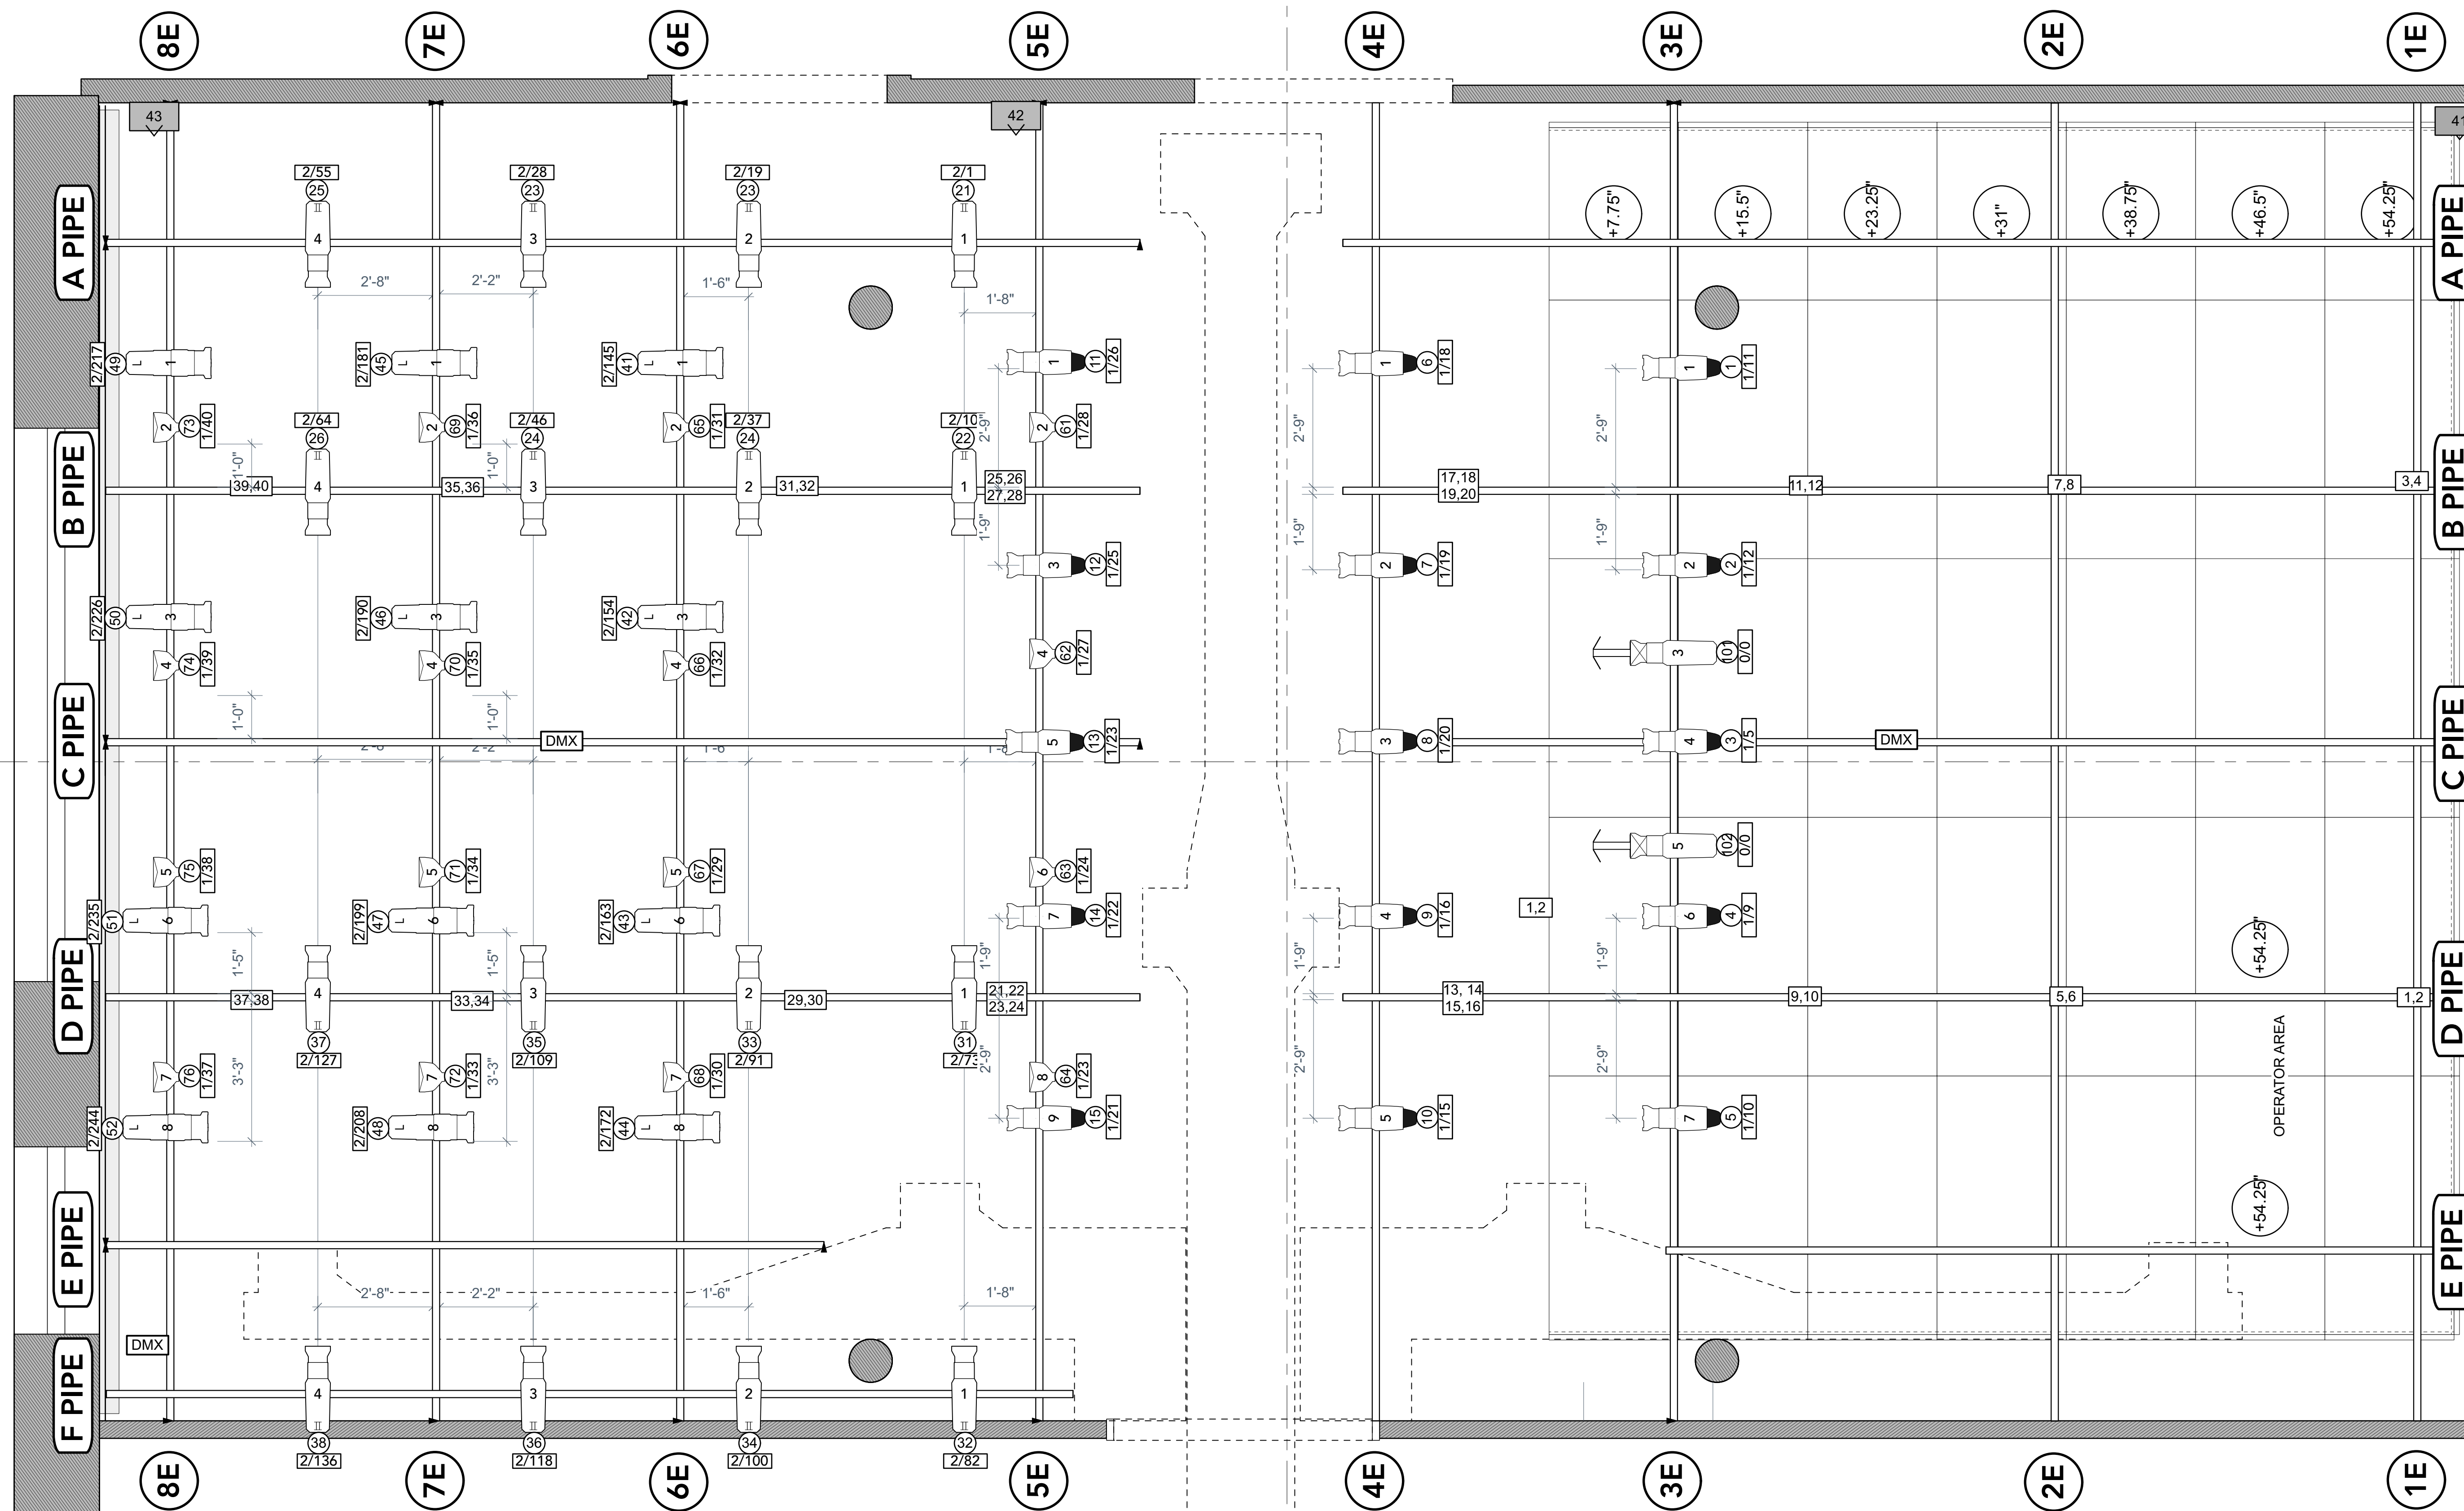

Accessory

I-Cue 2

Light

ETC Source4 36deg 750W 15

ETC Source4 LED 19deg 2

ETC Source4 LED2DS 36deg 16

ETC Source4 LED2LS Fresnel 12

ETC Source4 PAR WFL 16

Typical

Mabou Mines

PS 122
NYC

Lighting Rep Plot

Drawn by: DVH Page Size: ARCH D Scale: 1/2"
Date: April 20th, 2023 1/2" = 1'-0"
unless otherwise noted

1 5