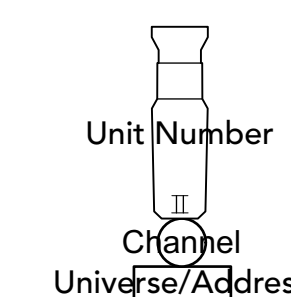

Accessory

I-Cue 2

Light

ETC Source4 36deg 750W 15

ETC Source4 LED 19deg 2

ETC Source4 LED2DS 36deg 16

ETC Source4 LED2LS Fresnel 12

ETC Source4 PAR WFL 16

Typical

Mabou Mines

PS 122
NYC

Lighting Rep Plot

Drawn by: DVH Page Size: ARCH D Scale: 1/2"
Date: April 20th, 2023 1/2" = 1'-0"
unless otherwise noted

1 5